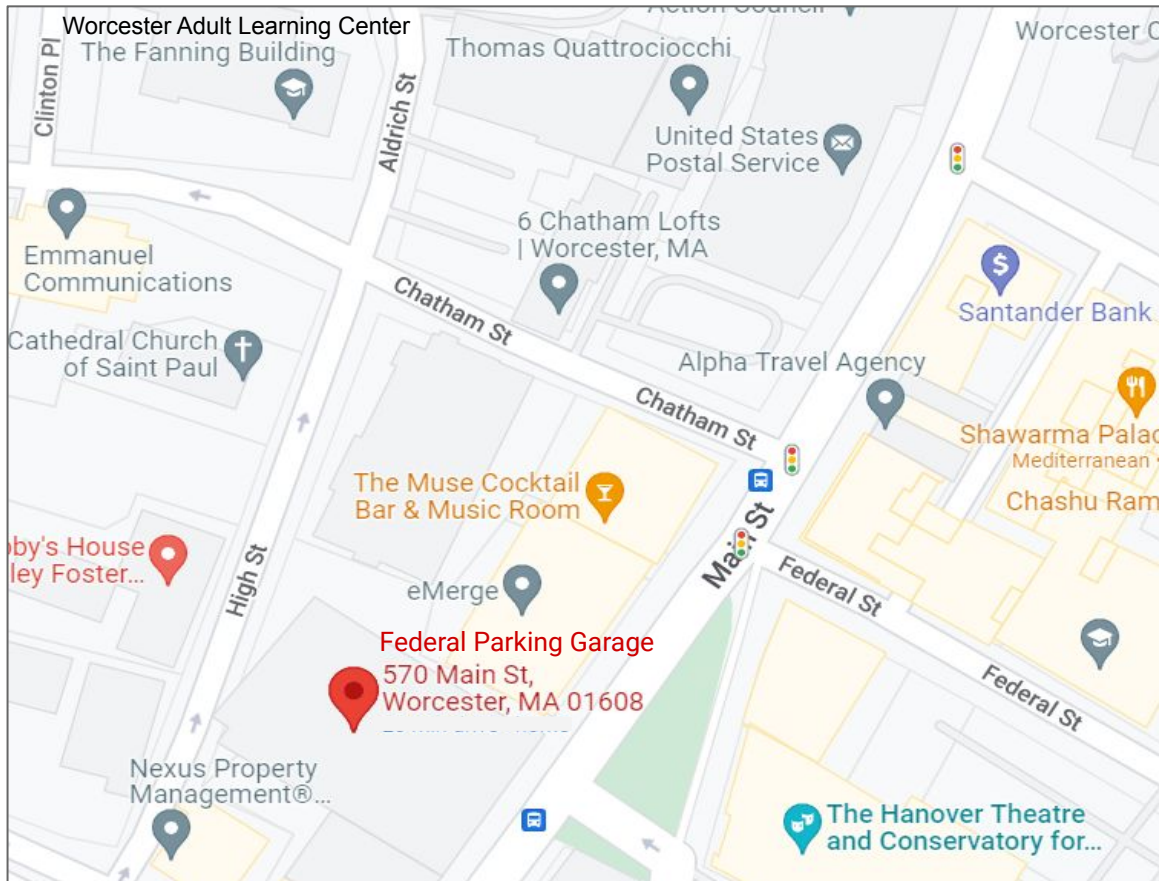

Map of Federal Parking Garage

Free Parking

Students can park for free at the Federal Parking Garage, 570 Main Street, Worcester, MA.

The garage front entrance is on Main Street.

- When you park your car... remember to take your parking ticket from the machine.
- Bring the parking ticket to the school.
- See one of these people who will validate your parking ticket:
  - Beth
  - Fatima
  - Crystal
  - Jen
- Keep the parking ticket.
- Bring the parking ticket back to the garage, so you can put it into the machine and get your car out.

The garage rear exit is on High Street.